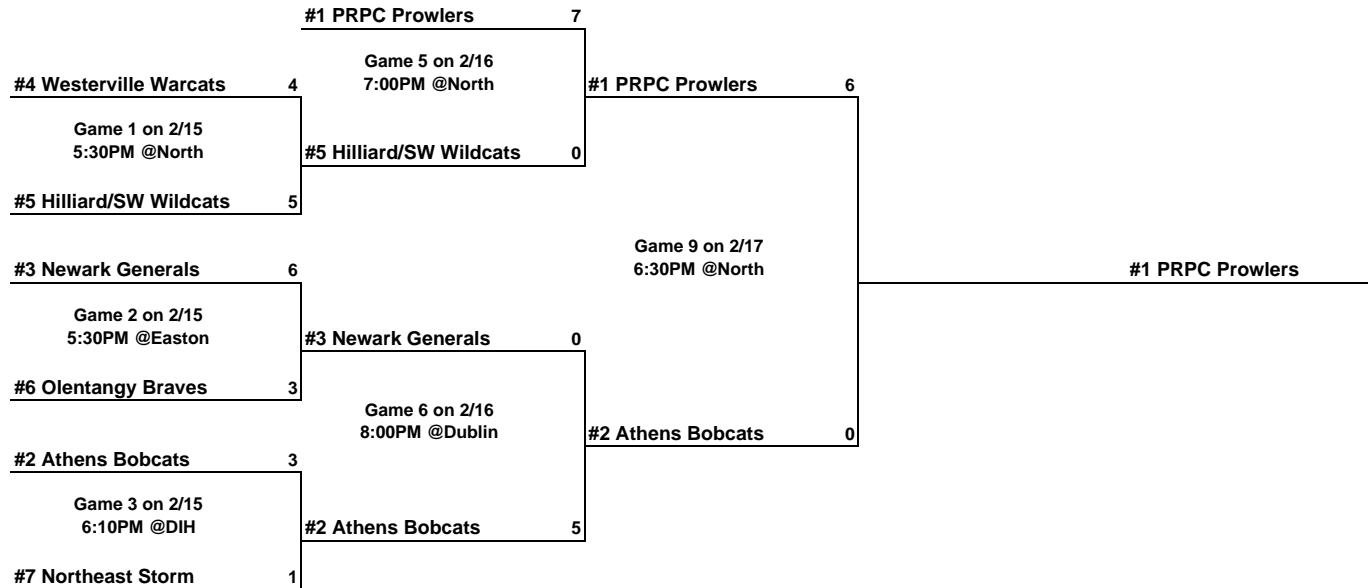

2007 BLUE JACKETS CUP - GCHSCHL CHAMPIONSHIP TOURNAMENT BRACKET

Higher seed will be home team except game 12. Winner of game 11 will be home team for game 12. Winner of game 9 will be home team for game 13.
 Double elimination tournament. Ice is cut at end of 2nd period and before game for all games in tournament.
 (Schedule changes appear in red.) (OT = Over Time, SO = Shootout)

WINNER'S BRACKET

LOSER'S BRACKET

Game 12 on 2/18
2:00PM @DIH

#1 PRPC Prowlers
Blue Jackets Cup
Champions

Game 13 on 2/19
7:20PM @DIH
If Necessary

OT #3 Newark Generals 2