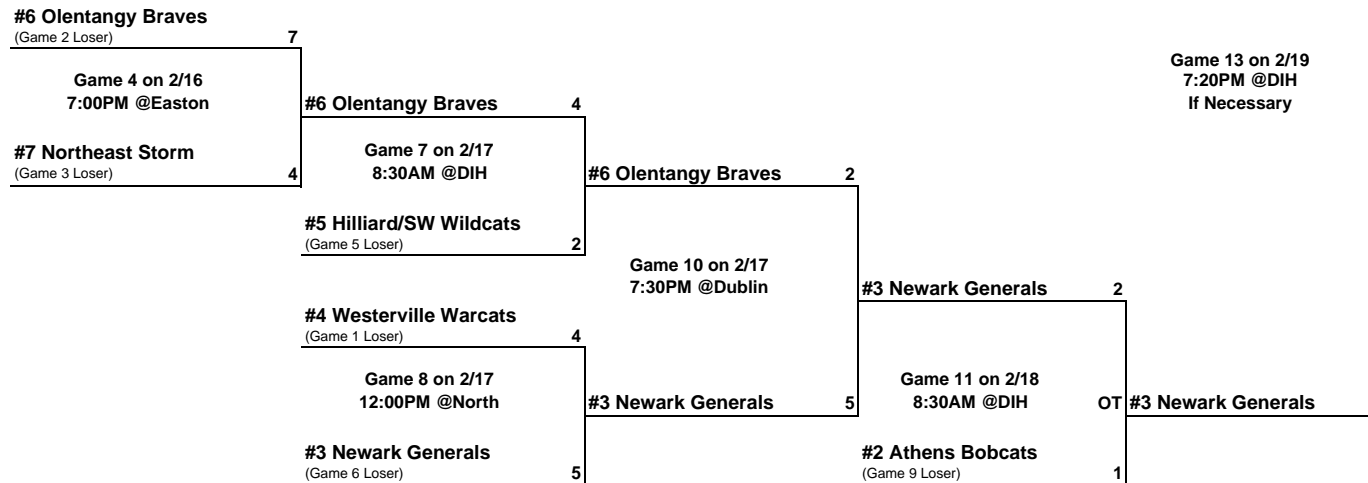

2007 BLUE JACKETS CUP - GCHSCHL CHAMPIONSHIP TOURNAMENT BRACKET

Higher seed will be home team except game 12. Winner of game 11 will be home team for game 12. Winner of game 9 will be home team for game 13.
 Double elimination tournament. Ice is cut at end of 2nd period and before game for all games in tournament.
 (Schedule changes appear in red.) (OT = Over Time, SO = Shootout)

WINNER'S BRACKET

LOSER'S BRACKET

Game 12 on 2/18
2:00PM @DIH

#1 PRPC Prowlers
Blue Jackets Cup
Champions

Game 13 on 2/19
7:20PM @DIH
If Necessary

OT #3 Newark Generals 2