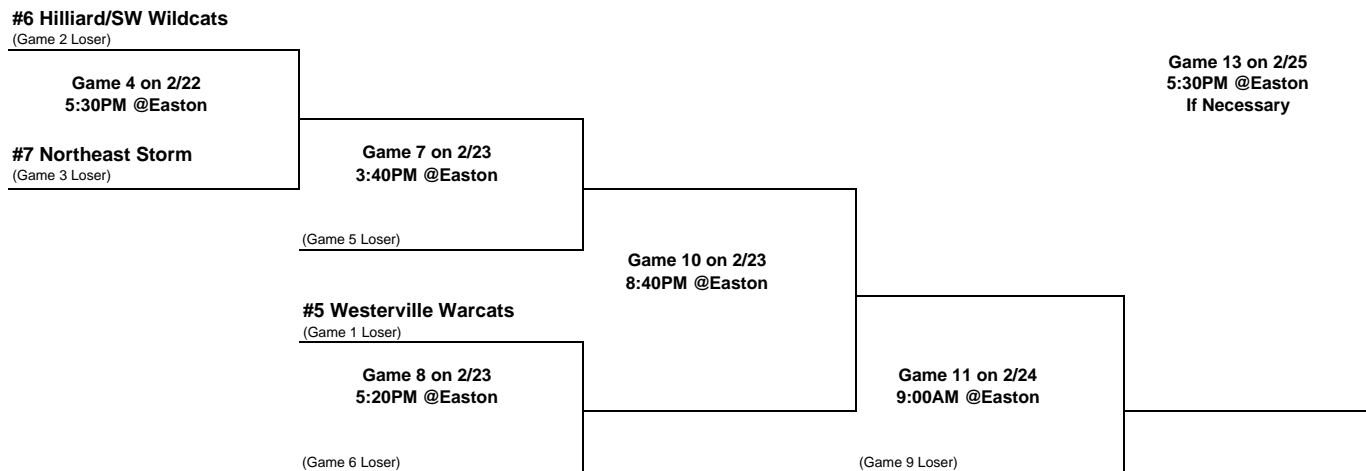

2008 BLUE JACKETS CUP - GCHSCHL CHAMPIONSHIP TOURNAMENT BRACKET

All games will be played at the Chiller Easton.
Higher seed will be home team except game 12. Winner of game 11 will be home team for game 12. Winner of game 9 will be home team for game 13.
Double elimination tournament toe is cut at end of 2nd period and before game for all games in tournament.
(Schedule changes appear in red.) (OT = Over Time, SO = Shootout)

WINNER'S BRACKET

LOSER'S BRACKET

Game 12 on 2/24
5:10PM @Easton

Game 13 on 2/25
5:30PM @Easton
If Necessary

**Blue Jackets Cup
Champions**