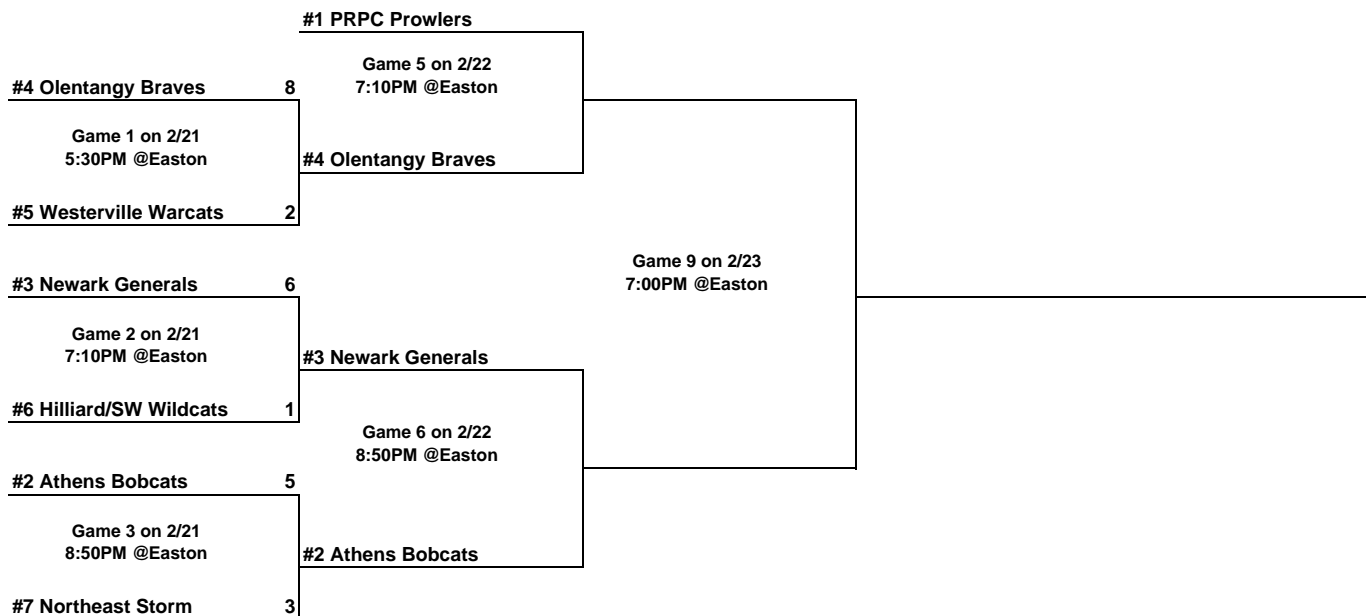

2008 BLUE JACKETS CUP - GCHSCHL CHAMPIONSHIP TOURNAMENT BRACKET

All games will be played at the Chiller Easton.
Higher seed will be home team except game 12. Winner of game 11 will be home team for game 12. Winner of game 9 will be home team for game 13.
Double elimination tournament toe is cut at end of 2nd period and before game for all games in tournament.
(Schedule changes appear in red.) (OT = Over Time, SO = Shootout)

WINNER'S BRACKET

LOSER'S BRACKET

Game 12 on 2/24
5:10PM @Easton

Game 13 on 2/25
5:30PM @Easton
If Necessary

**Blue Jackets Cup
Champions**